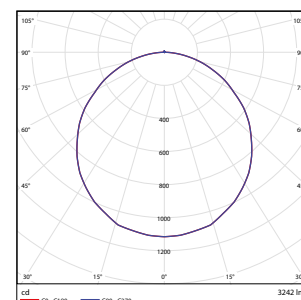

Dual wattage: 33/20W
DALI: 33W
1195x295x32mm

Dual wattage: 49/30W
DALI: 49W
1195x595x34mm

SPECIFICATIONS

Wattage	Dual Wattage: 33/20W, 49/30W, DALI: 33W, 49W	Electrical Classification	Class II
Lumens	4000, 6000	Connection Type	Pre-wired with 1.5m flex and plug
lm/W	120	PF	>0.9
CRI	>90	Voltage	220-240V
CCT	3000/3500/4000K	Frequency	50/60Hz
IP Rating	IP54(Front)/IP20(Back)	Surge Protection	1KV
Dimmable	DALI option available	Mounting Type	Recessed mounting
Housing Material	Aluminium/PS	Operating Temperature	-10°C to 40°C
Beam Angle	90°	Lifetime	60000 hours
SDCM	<3 (3000K and 4000K)	Warranty	5 years
UGR	<19		

PHOTOMETRICS

DIMENSIONS

Dual wattage: 33/20W
DALI: 33W
595x595x32mm

Dual wattage: 33/20W
DALI: 33W
1195x295x32mm

Dual wattage: 49/30W
DALI: 49W
1195x595x34mm

ORDERING CODES - PANEL PRO

Product name	EAN10									
--------------	-------	--	--	--	--	--	--	--	--	--