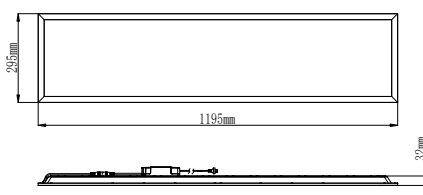

AREAS OF APPLICATION

- Offices and conference rooms
- Reception areas and foyers
- Entrances and hallways
- Retail and hospitality
- Libraries and schools

AVAILABLE SIZES

Dual wattage: 33/20W
DALI: 33W
595x595x32mm

Dual wattage: 33/20W
DALI: 33W
1195x295x32mm

Dual wattage: 49/30W
DALI: 49W
1195x595x34mm

SPECIFICATIONS

Wattage	Dual Wattage: 33/20W, 49/30W, DALI: 33W, 49W	Electrical Classification	Class II
Lumens	4000, 6000	Connection Type	Pre-wired with 1.5m flex and plug
lm/W	120	PF	>0.9
CRI	>90	Voltage	220-240V
CCT	3000/3500/4000K	Frequency	50/60Hz
IP Rating	IP54(Front)/IP20(Back)	Surge Protection	1KV
Dimmable	DALI option available	Mounting Type	Recessed mounting
Housing Material	Aluminium/PS	Operating Temperature	-10°C to 40°C
Beam Angle	90°	Lifetime	60000 hours
SDCM	<3 (3000K and 4000K)	Warranty	5 years
UGR	<19		

PHOTOMETRICS

DIMENSIONS

Dual wattage: 33/20W
DALI: 33W
595x595x32mm

Dual wattage: 33/20W
DALI: 33W
1195x295x32mm

Dual wattage: 49/30W
DALI: 49W
1195x595x34mm

ORDERING CODES - PANEL PRO

Product name	EAN10									
--------------	-------	--	--	--	--	--	--	--	--	--