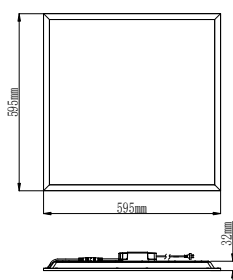

AREAS OF APPLICATION

- Offices and conference rooms
- Reception areas and foyers
- Entrances and hallways
- Retail and hospitality
- Libraries and schools

AVAILABLE SIZES

Dual wattage: 33/20W
DALI: 33W
595x595x32mm

Dual wattage: 33/20W
DALI: 33W
1195x295x32mm

Dual wattage: 49/30W
DALI: 49W
1195x595x34mm

SPECIFICATIONS

Wattage	Dual Wattage: 33/20W, 49/30W, DALI: 33W, 49W	Electrical Classification	Class II
Lumens	4000, 6000	Connection Type	Pre-wired with 1.5m flex and plug
lm/W	120	PF	>0.9
CRI	>90	Voltage	220-240V
CCT	3000/3500/4000K	Frequency	50/60Hz
IP Rating	IP54(Front)/IP20(Back)	Surge Protection	1KV
Dimmable	DALI option available	Mounting Type	Recessed mounting
Housing Material	Aluminium/PS	Operating Temperature	-10°C to 40°C
Beam Angle	90°	Lifetime	60000 hours
SDCM	<3 (3000K and 4000K)	Warranty	5 years
UGR	<19		

PHOTOMETRICS

DIMENSIONS

Dual wattage: 33/20W
DALI: 33W
595x595x32mm

Dual wattage: 33/20W
DALI: 33W
1195x295x32mm

Dual wattage: 49/30W
DALI: 49W
1195x595x34mm

ORDERING CODES - PANEL PRO

Product name	EAN10									
--------------	-------	--	--	--	--	--	--	--	--	--