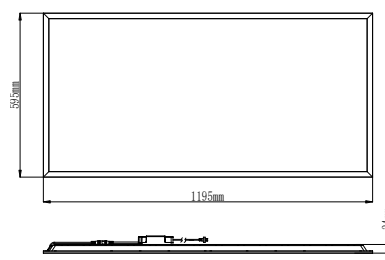

AREAS OF APPLICATION

- Offices and conference rooms
- Reception areas and foyers
- Entrances and hallways
- Retail and hospitality
- Libraries and schools

AVAILABLE SIZES

Dual wattage: 33/20W
DALI: 33W
595x595x32mm

Dual wattage: 33/20W
DALI: 33W
1195x295x32mm

Dual wattage: 49/30W
DALI: 49W
1195x595x34mm

SPECIFICATIONS

Wattage	Dual Wattage: 33/20W, 49/30W, DALI: 33W, 49W	Electrical Classification	Class II
Lumens	4000, 6000	Connection Type	Pre-wired with 1.5m flex and plug
lm/W	120	PF	>0.9
CRI	>90	Voltage	220-240V
CCT	3000/3500/4000K	Frequency	50/60Hz
IP Rating	IP54(Front)/IP20(Back)	Surge Protection	1KV
Dimmable	DALI option available	Mounting Type	Recessed mounting
Housing Material	Aluminium/PS	Operating Temperature	-10°C to 40°C
Beam Angle	90°	Lifetime	60000 hours
SDCM	<3 (3000K and 4000K)	Warranty	5 years
UGR	<19		

PHOTOMETRICS

DIMENSIONS

Dual wattage: 33/20W
DALI: 33W
595x595x32mm

Dual wattage: 33/20W
DALI: 33W
1195x295x32mm

Dual wattage: 49/30W
DALI: 49W
1195x595x34mm

ORDERING CODES - PANEL PRO

Product name	EAN10									
--------------	-------	--	--	--	--	--	--	--	--	--